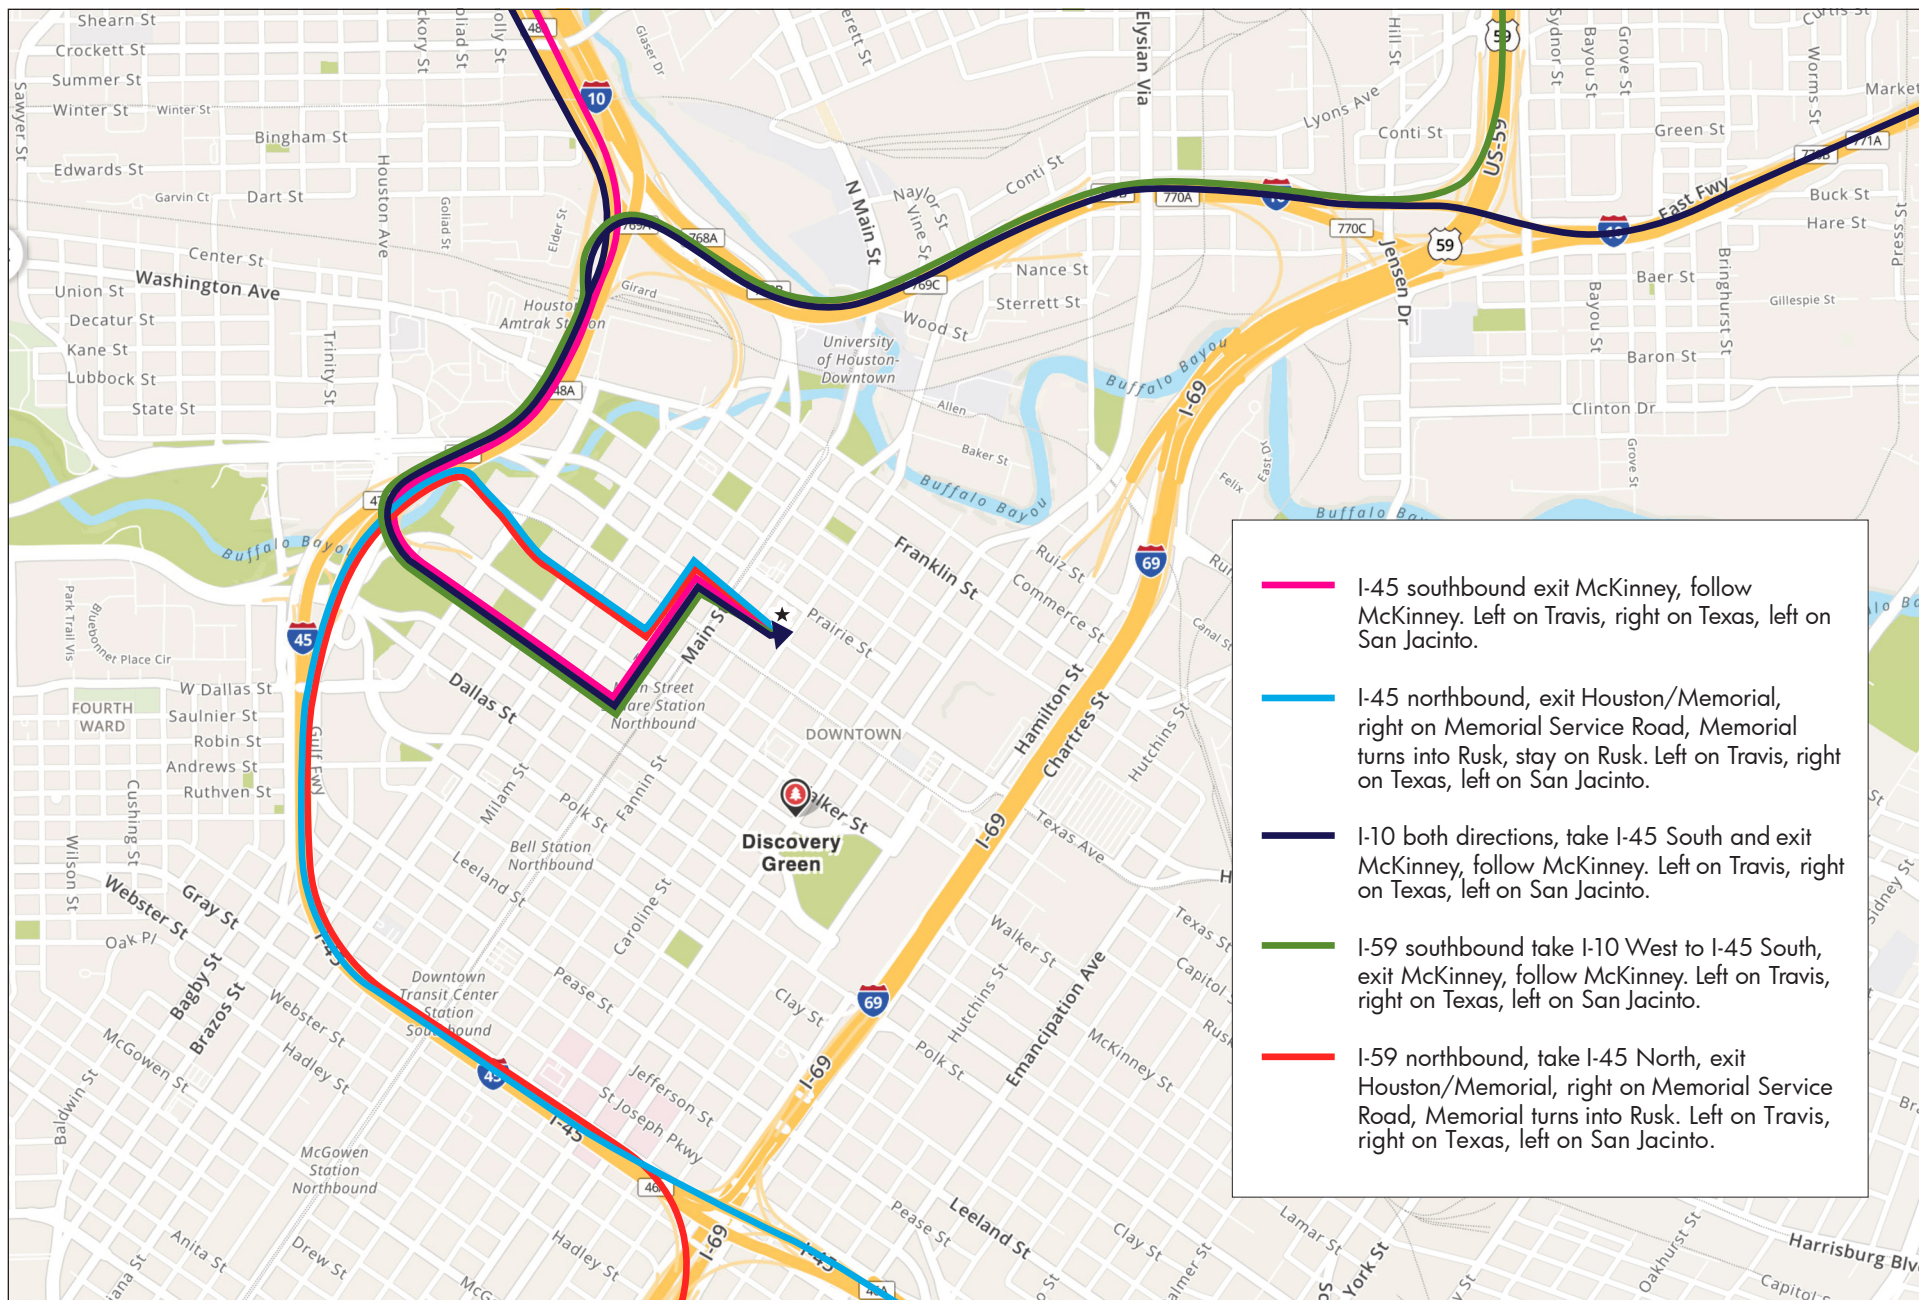

DOWNTOWN ACCESS MAP

-  I-45 southbound exit McKinney, follow McKinney. Left on Travis, right on Texas, left on San Jacinto.
-  I-45 northbound, exit Houston/Memorial, right on Memorial Service Road, Memorial turns into Rusk, stay on Rusk. Left on Travis, right on Texas, left on San Jacinto.
-  I-10 both directions, take I-45 South and exit McKinney, follow McKinney. Left on Travis, right on Texas, left on San Jacinto.
-  I-59 southbound take I-10 West to I-45 South, exit McKinney, follow McKinney. Left on Travis, right on Texas, left on San Jacinto.
-  I-59 northbound, take I-45 North, exit Houston/Memorial, right on Memorial Service Road, Memorial turns into Rusk. Left on Travis, right on Texas, left on San Jacinto.