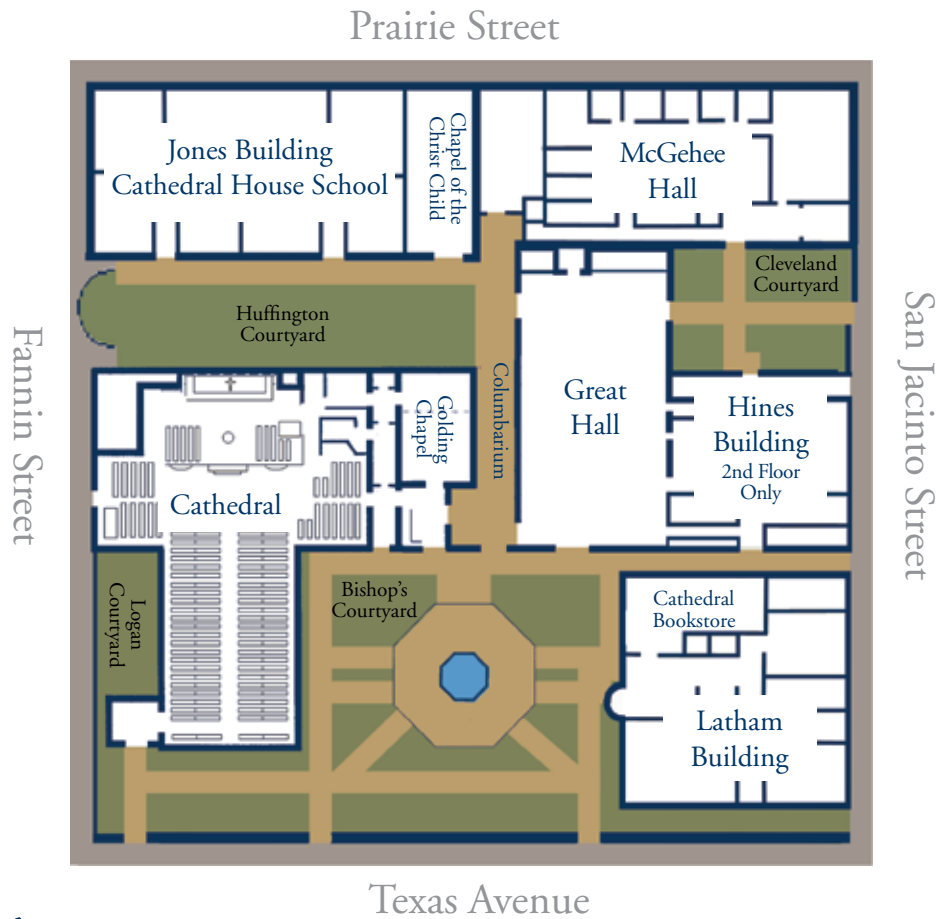

Finding your way at Christ Church Cathedral

Parking

The Cathedral Garage can be accessed from San Jacinto (northbound). The Cathedral is located across San Jacinto. The main entrance to the Cathedral faces Texas Avenue and may be accessed by passing the Bishop's Courtyard from San Jacinto.